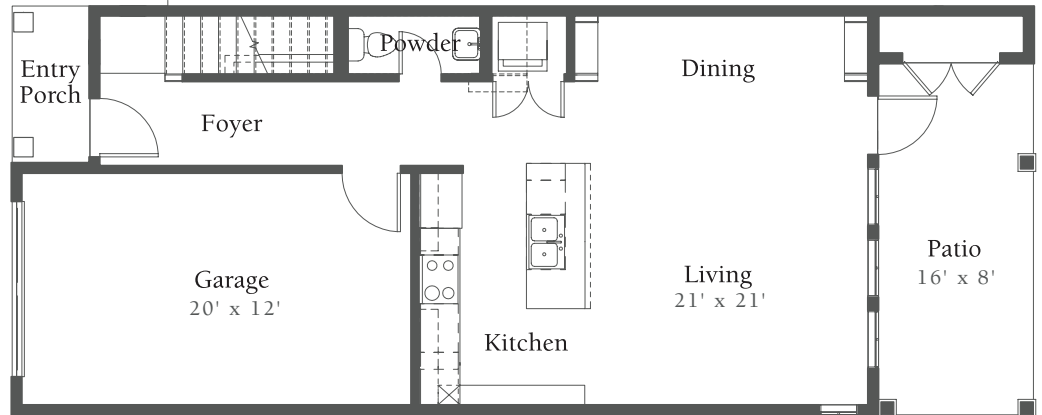

VILLA FLOOR PLAN | THE COPANO | 1,455 SQ. FT.

1ST FLOOR

2ND FLOOR